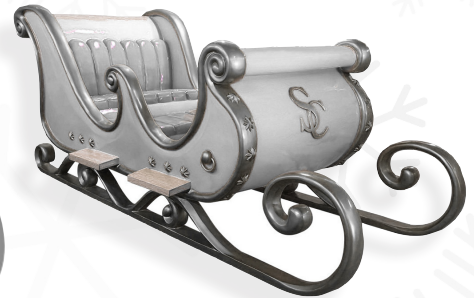

Family-Sized Sleigh
54" x 116" x 62"
58-2505-0009
White & Silver