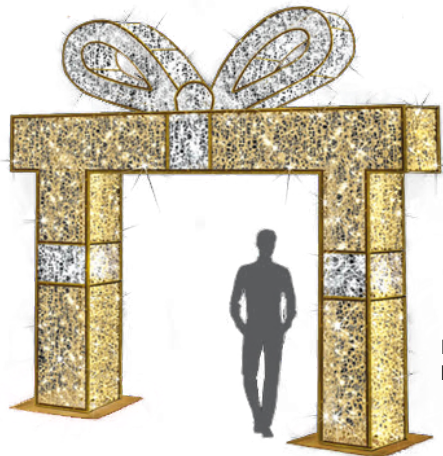

Walkthroughs

Christmas Walkthroughs for the whole family to enjoy. Explore our different models, each with unique characteristics!

3D Sit-In Gift Photo Op

FDS-21143 9.8' x 8.5' x 3.3'
Power: 172W, 24V

3D Walkthrough Present Box

FDS-21177 13.1' x 13.8' x 1.5'
Power: 176W, 24V