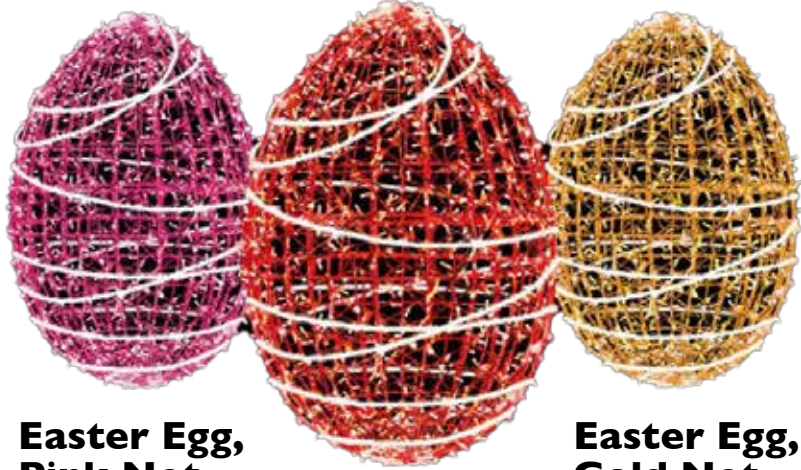

Easter Motifs

Easter Egg, Pink Net

FDS-20043 3.3' x 2'

Easter Egg, Red Net

FDS-20044 3.3' x 2'

Easter Egg, Gold Net

FDS-20045 3.3' x 2'