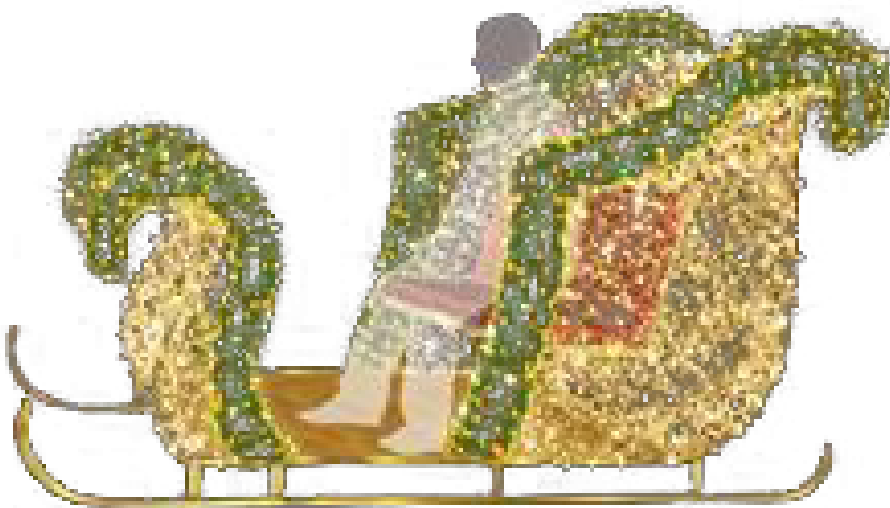

3D Sleigh

FDS-21119.RE 5.2' x 8.2' x 3.8'
Power: 91W, 24V

FDS-21119.GO 5.2' x 8.2' x 3.8'
Power: 91W, 24V