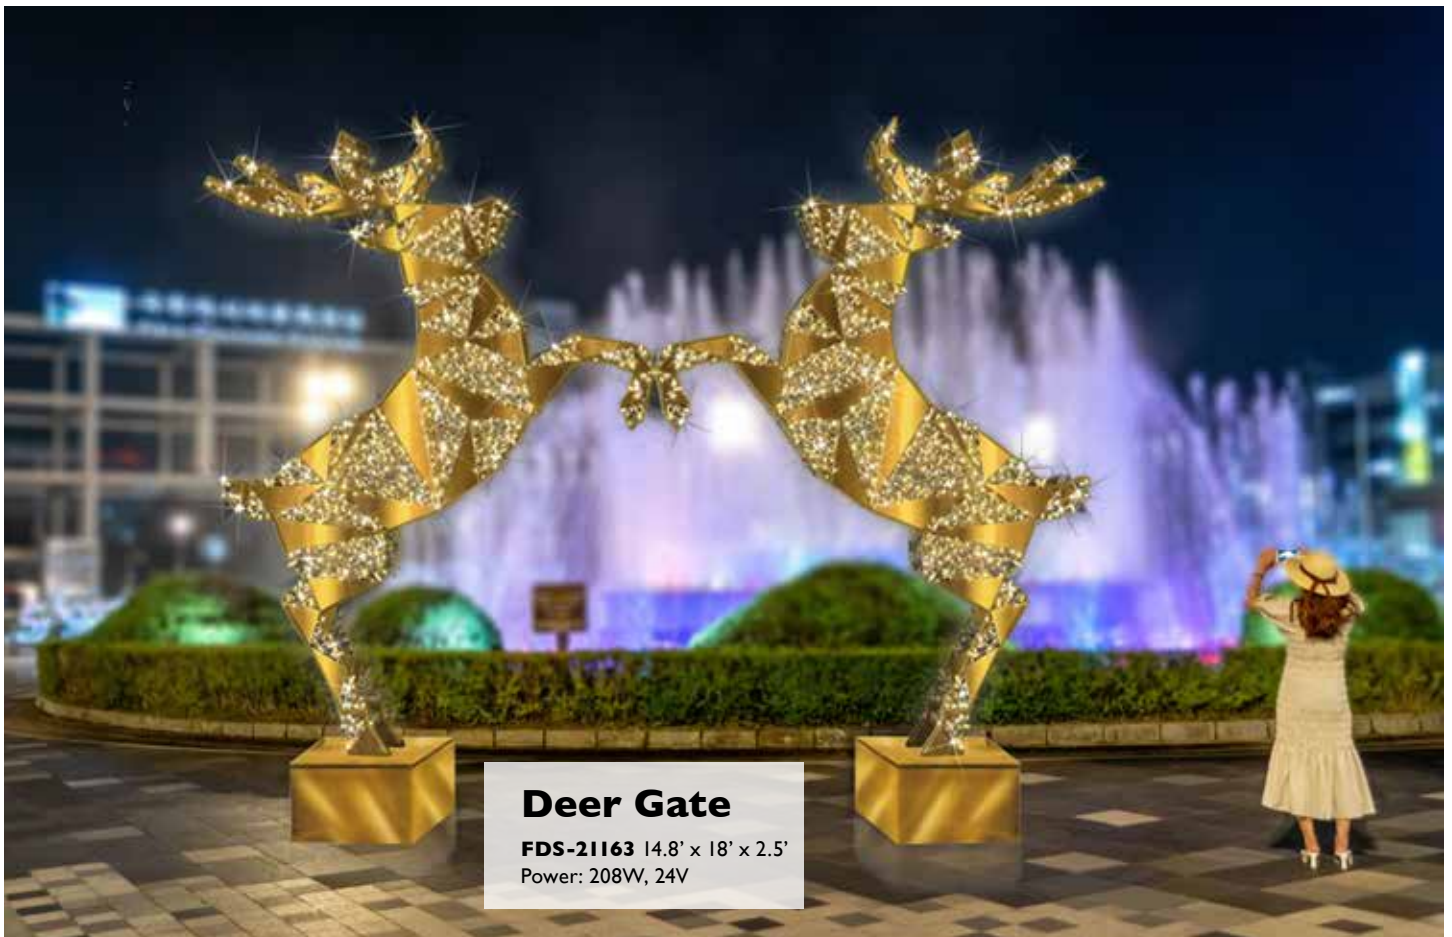

## Single Reindeer

**FDS-18146** 8.5' x 4.9' x 1.6',  
Power: 36W, 24V

## Single Reindeer Stepping

**FDS-18144** 8.5' x 4.9' x 1.6',  
Power: 36W, 24V

## Net Reindeer

**FDS-98-610-2DDEER-WW-MED**  
Height: 7'

**FDS-98-610-2DDEER-WW-LG**  
Height: 9'