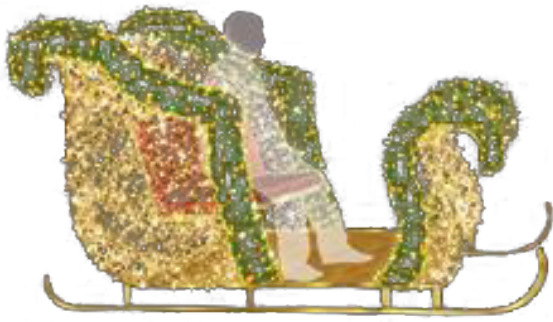

3D Sleigh

FDS-21121 10.8' x 5.2' x 3.8'; Power: 96W, 24V