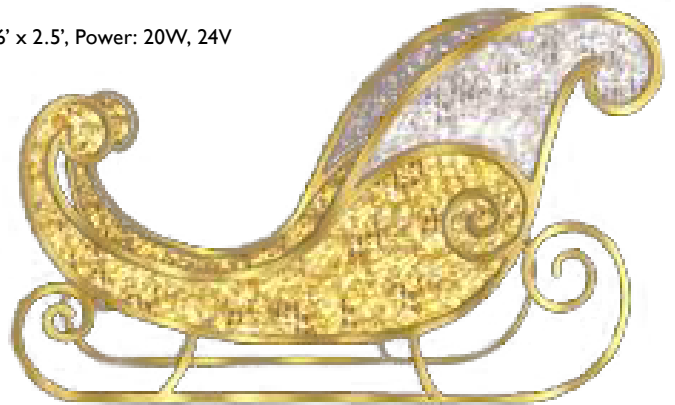

# Santa Sleighs

Explore our beautiful selection of sleighs. Each with unique characteristics and colors to fit your vision and style!

**3D Sleigh**

**FDS-21178** 4.8' x 6.6' x 2.5'; Power: 20W, 24V

**3D Sleigh**